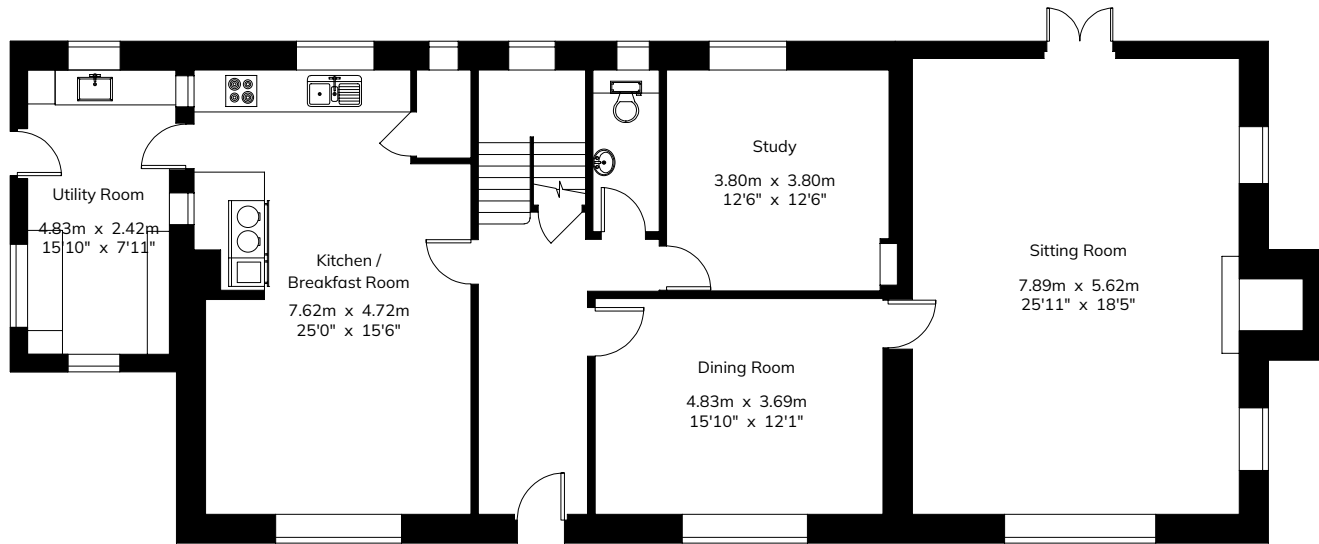

# North Court Farm

Gross Internal Area : 290.8 sq.m (3130 sq.ft.)

First Floor

Ground Floor

For Identification Purposes Only.

© 2026 Trueplan (UK) Limited (01892) 614 881