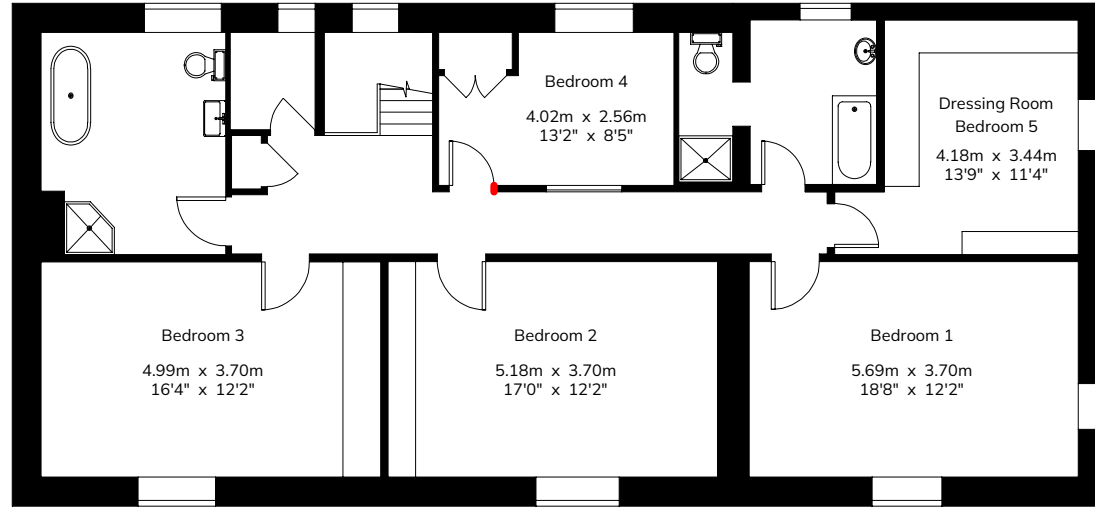

# North Court Farm

Gross Internal Area : 290.8 sq.m (3130 sq.ft.)

First Floor

Ground Floor

For Identification Purposes Only.

© 2026 Trueplan (UK) Limited (01892) 614 881